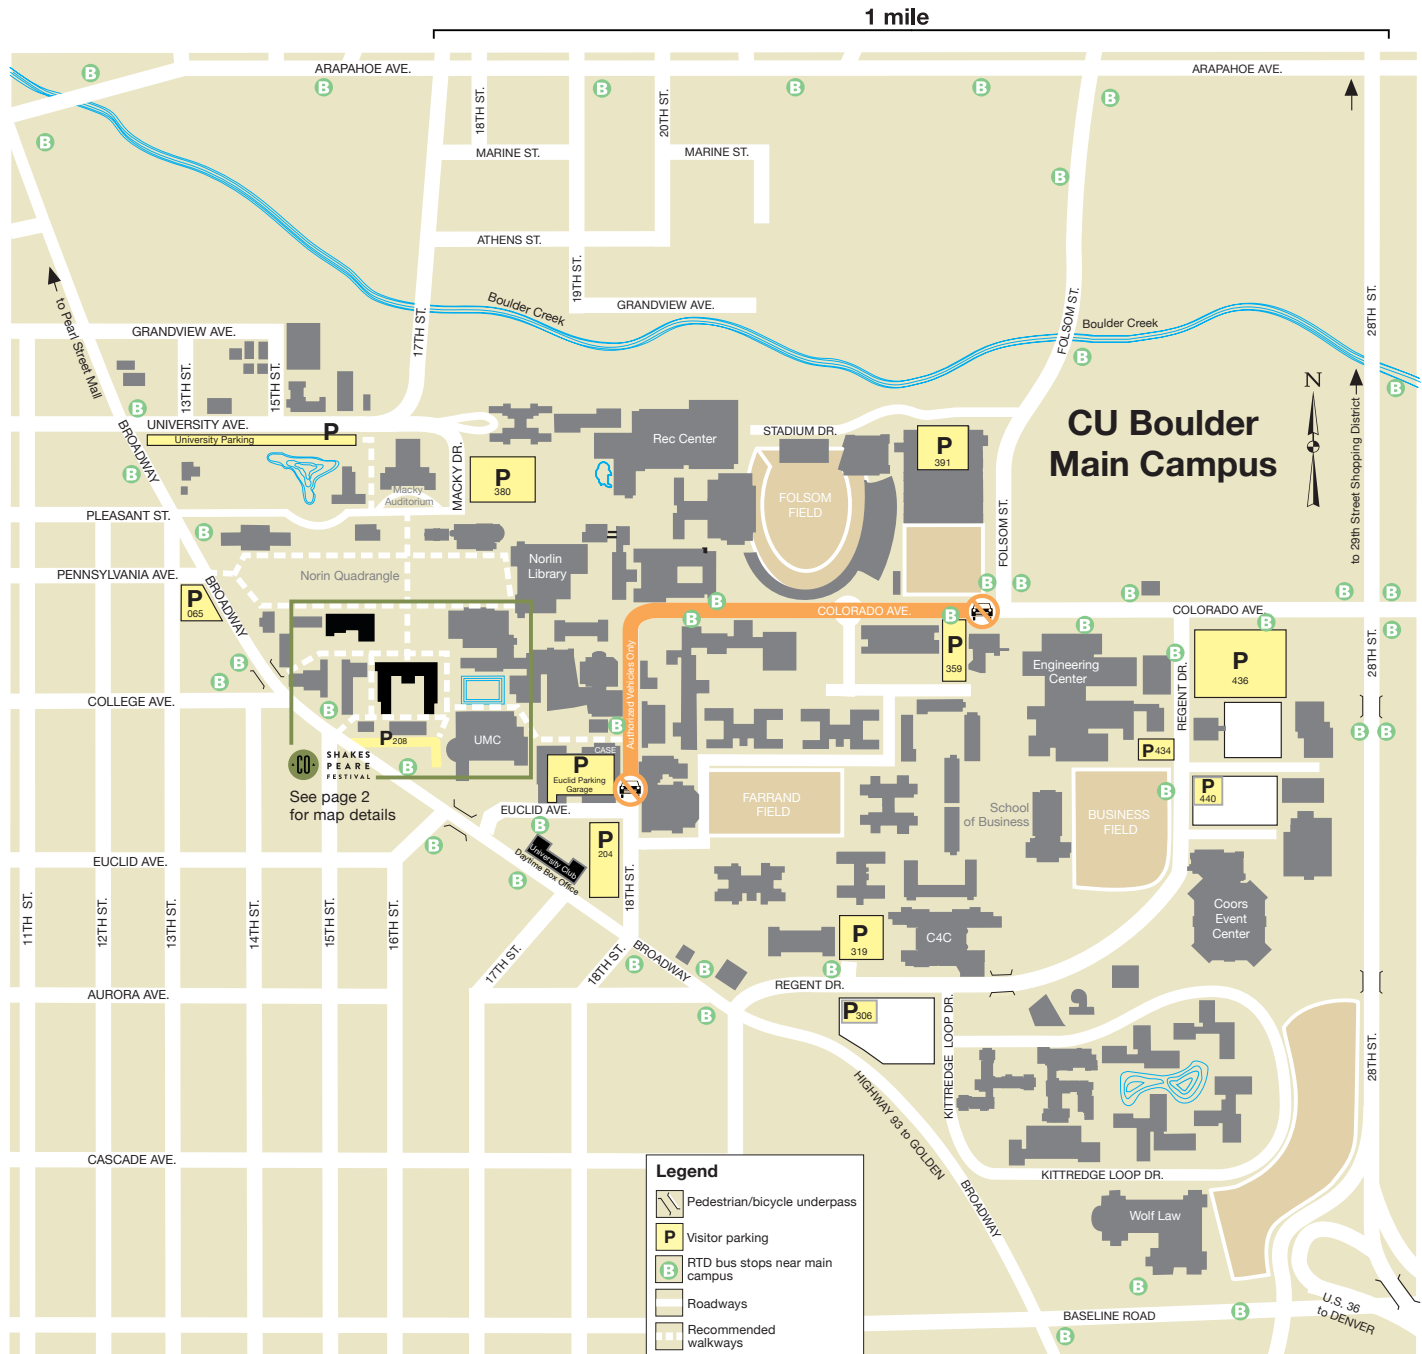

Map to Colorado Shakespeare Festival Venues

Recommended Parking

| Lot # or name | Payment Required Hours | Price |
|-----------------------|--|-------------|
| 380 | Weeknights after 5 p.m., Saturdays and Sundays | \$1.00/hour |
| 208 | Weeknights after 5 p.m., Saturdays and Sundays | \$1.00/hour |
| 204 | Weeknights after 5 p.m., Saturdays and Sundays | \$1.00/hour |
| Euclid Parking Garage | All times | \$4.00 |

Legend

- | | | | | | | |
|--------------------------------|-------------------------|-----------------|------------|---------|-----------|-------------------|
| Recommended walkways | ADA-accessible parking | Visitor parking | Roadways | Tables | Elevators | Picnic Lawns |
| RTD bus stops near main campus | ADA-accessible entrance | Drop-off zone | Bike racks | Benches | Restrooms | Concession Stands |