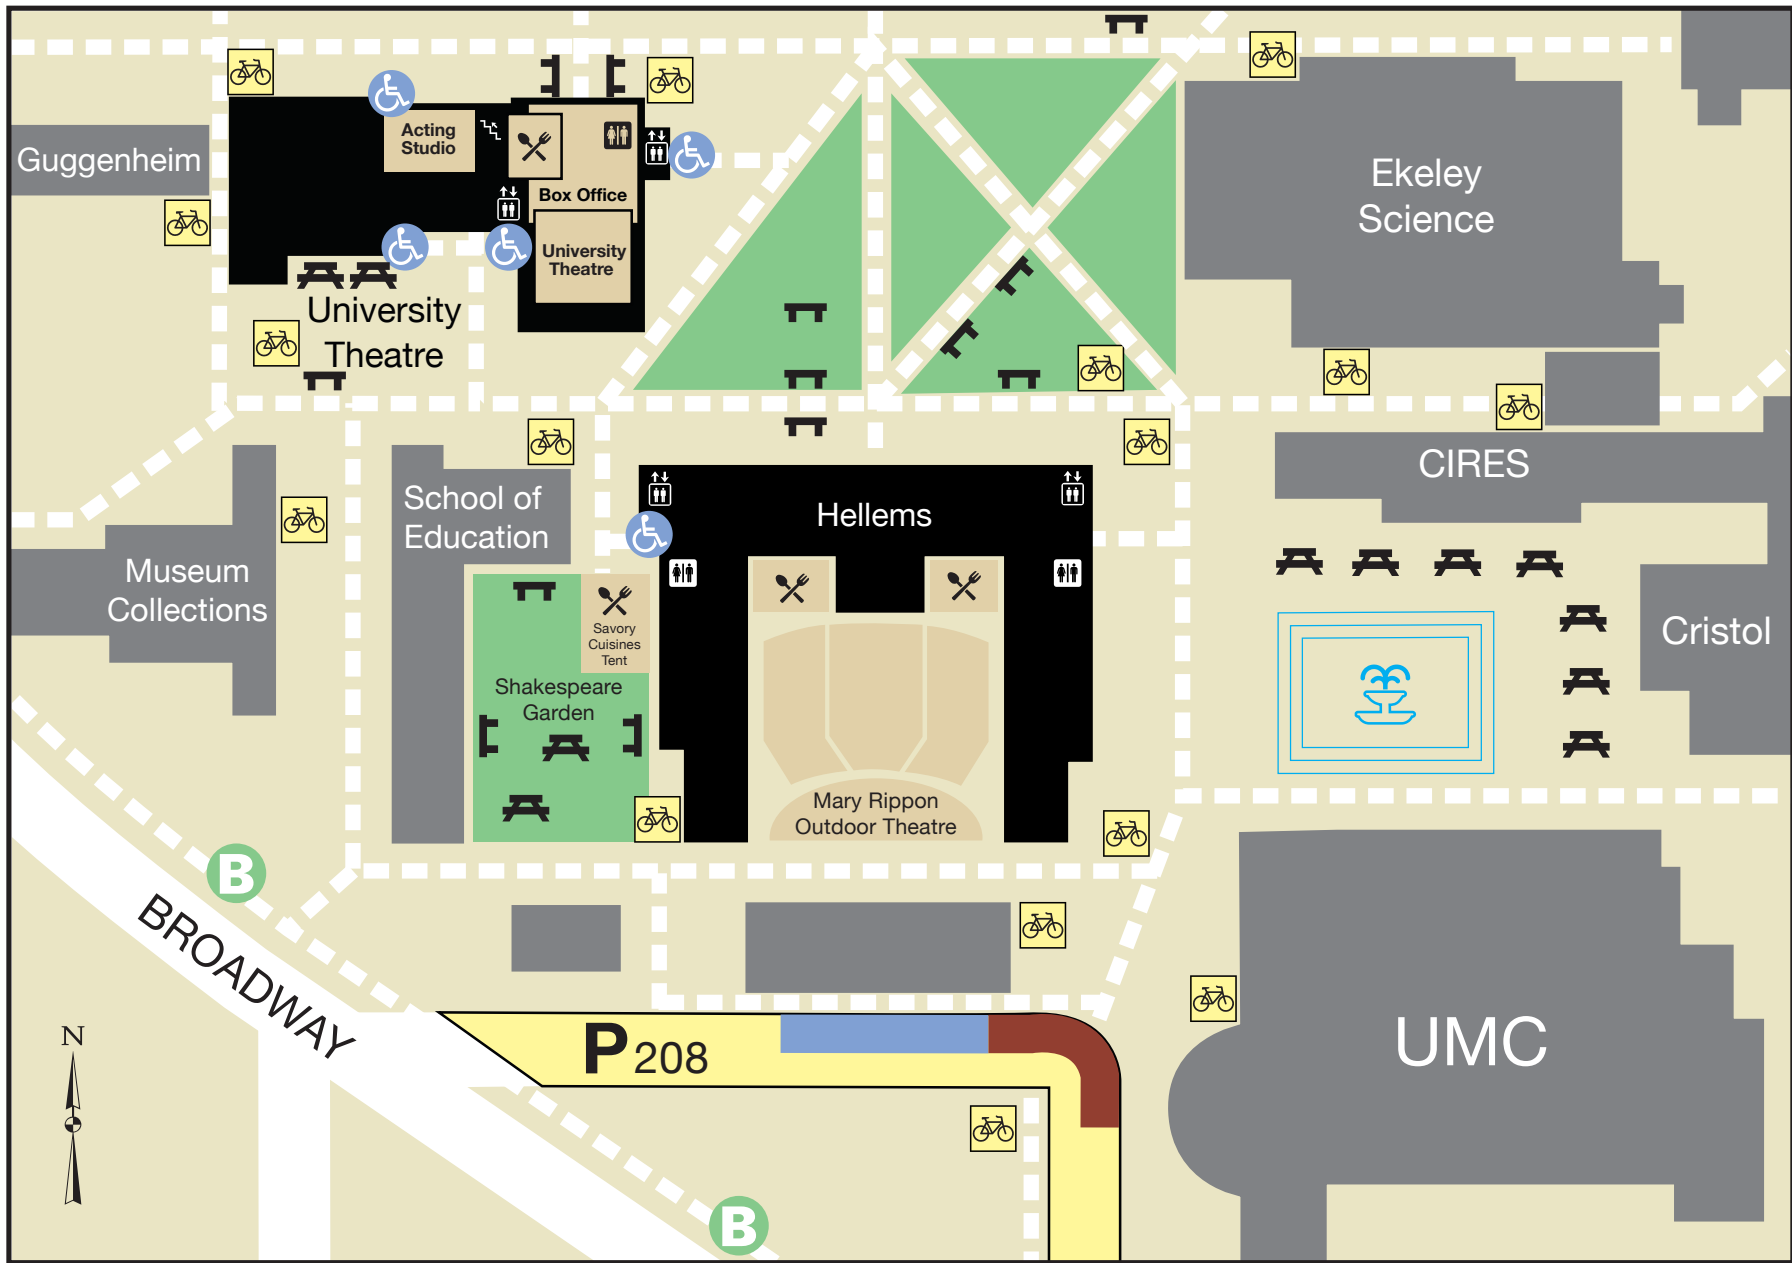

Map to Colorado Shakespeare Festival Venues

Recommended Parking

| Lot # or name | Payment Required Hours | Price |
|-----------------------|--|-------------|
| 380 | Weeknights after 5 p.m., Saturdays and Sundays | \$1.00/hour |
| 208 | Weeknights after 5 p.m., Saturdays and Sundays | \$1.00/hour |
| 204 | Weeknights after 5 p.m., Saturdays and Sundays | \$1.00/hour |
| Euclid Parking Garage | All times | \$4.00 |

Manage your parking needs on the CU Boulder Campus with Parkmobile. Download the app at us.parkmobile.com

For more visitor information, please visit coloradoshakes.org/plan-your-visit

If there is any incorrect or missing information, please contact us at 303-492-8008 or cupresents@colorado.edu

Legend

- | | | | | | | |
|--------------------------------|-------------------------|-----------------|------------|---------|-----------|-------------------|
| Recommended walkways | ADA-accessible parking | Visitor parking | Roadways | Tables | Elevators | Picnic Lawns |
| RTD bus stops near main campus | ADA-accessible entrance | Drop-off zone | Bike racks | Benches | Restrooms | Concession Stands |