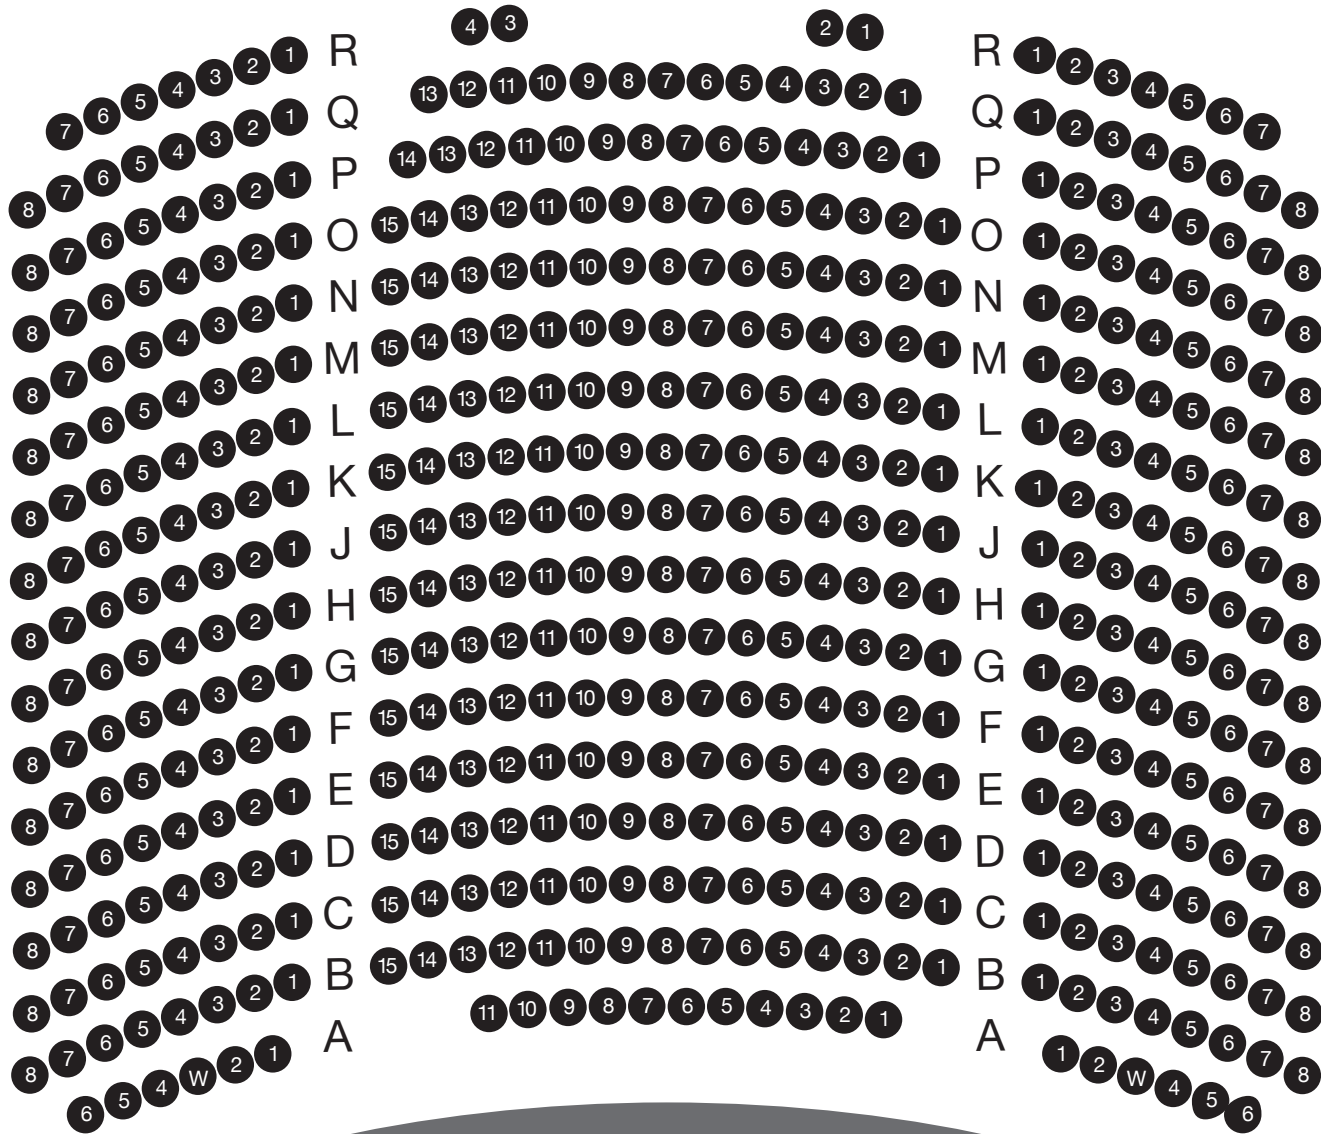

Right

Center

Left

STAGE

W=Wheelchair

GRUSIN MUSIC HALL