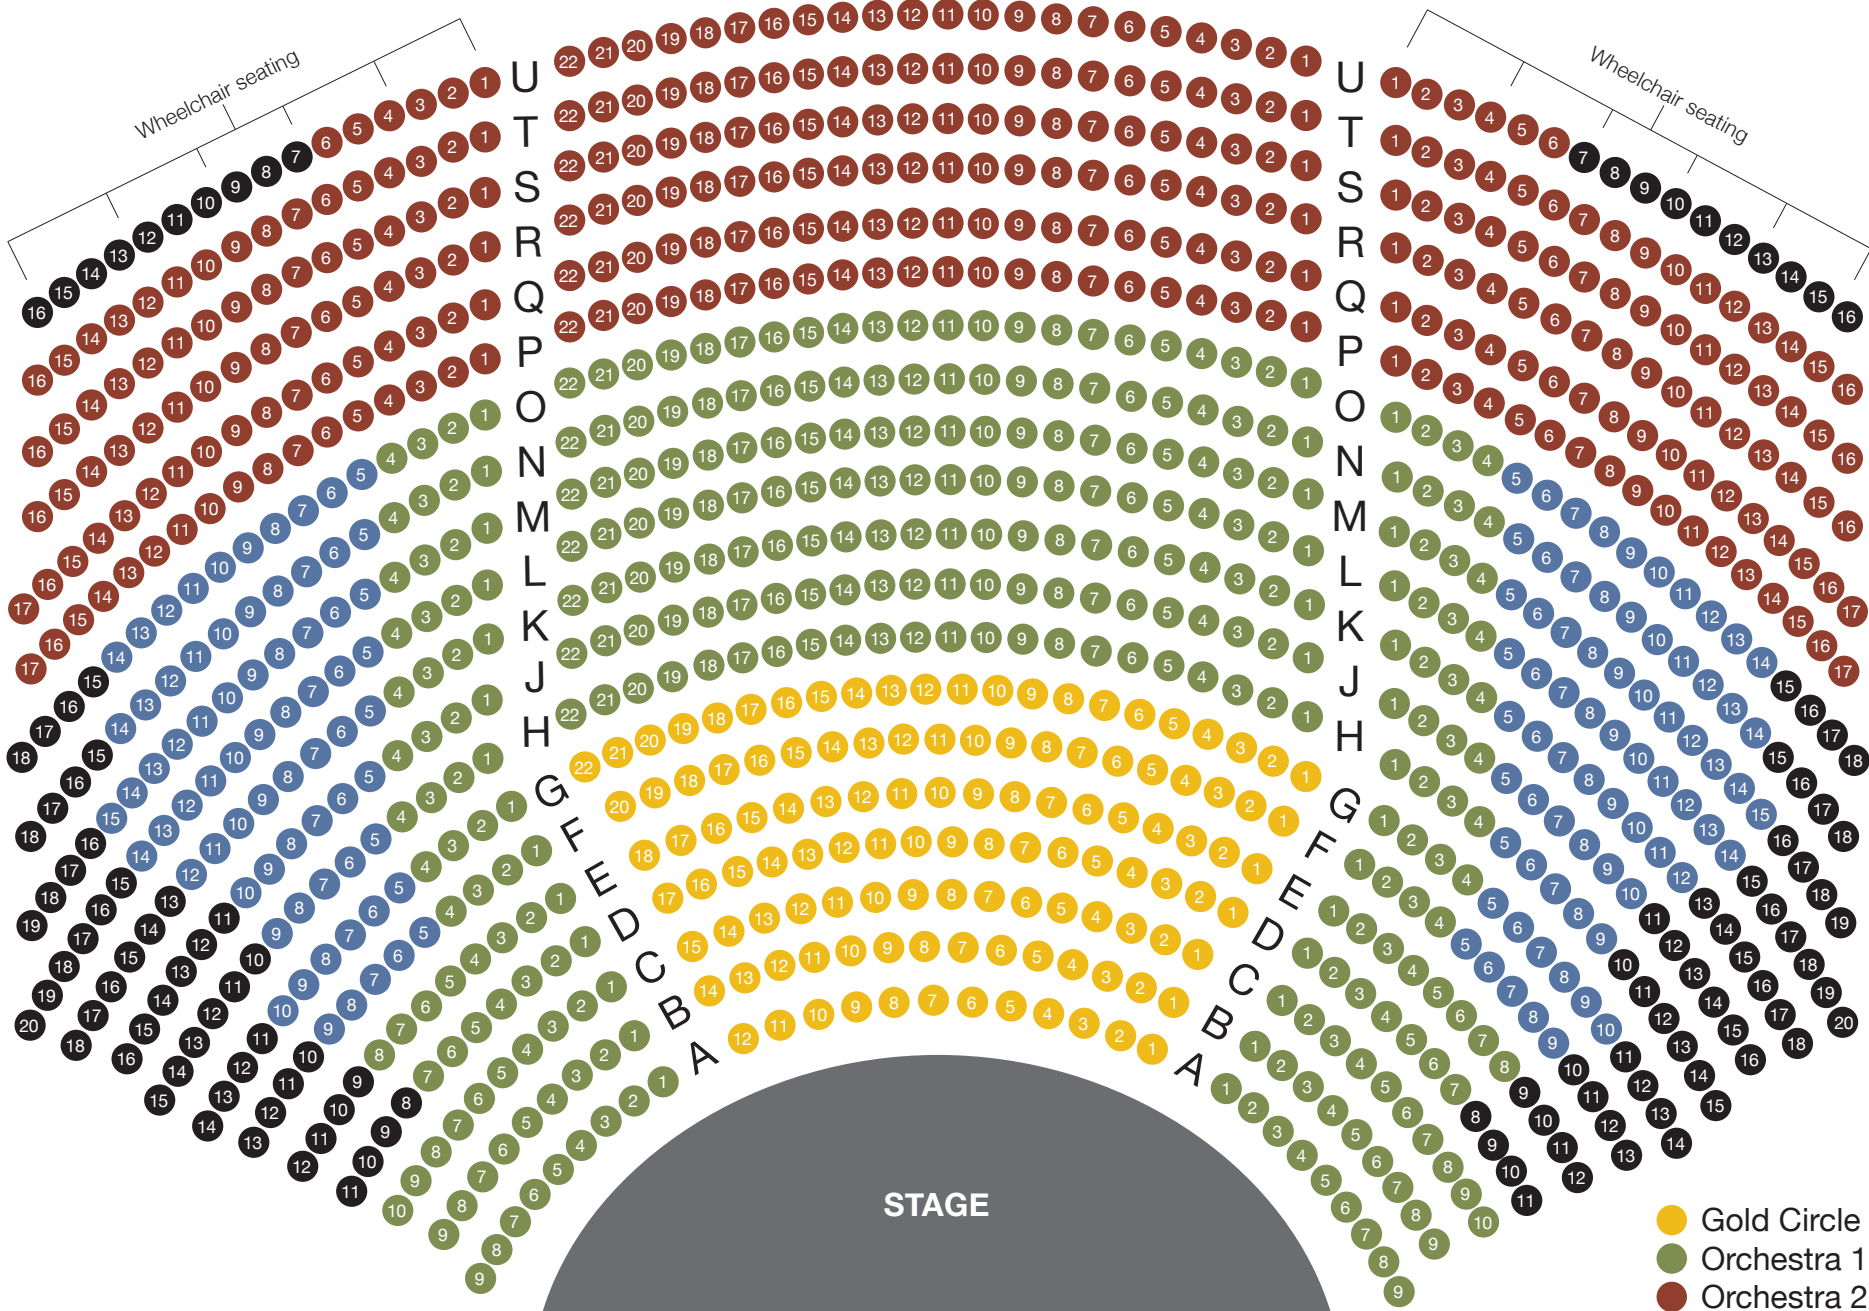

Right

Center

Left

# MARY RIPPON OUTDOOR THEATRE

- Gold Circle
- Orchestra 1
- Orchestra 2
- Orchestra 3
- Orchestra 4