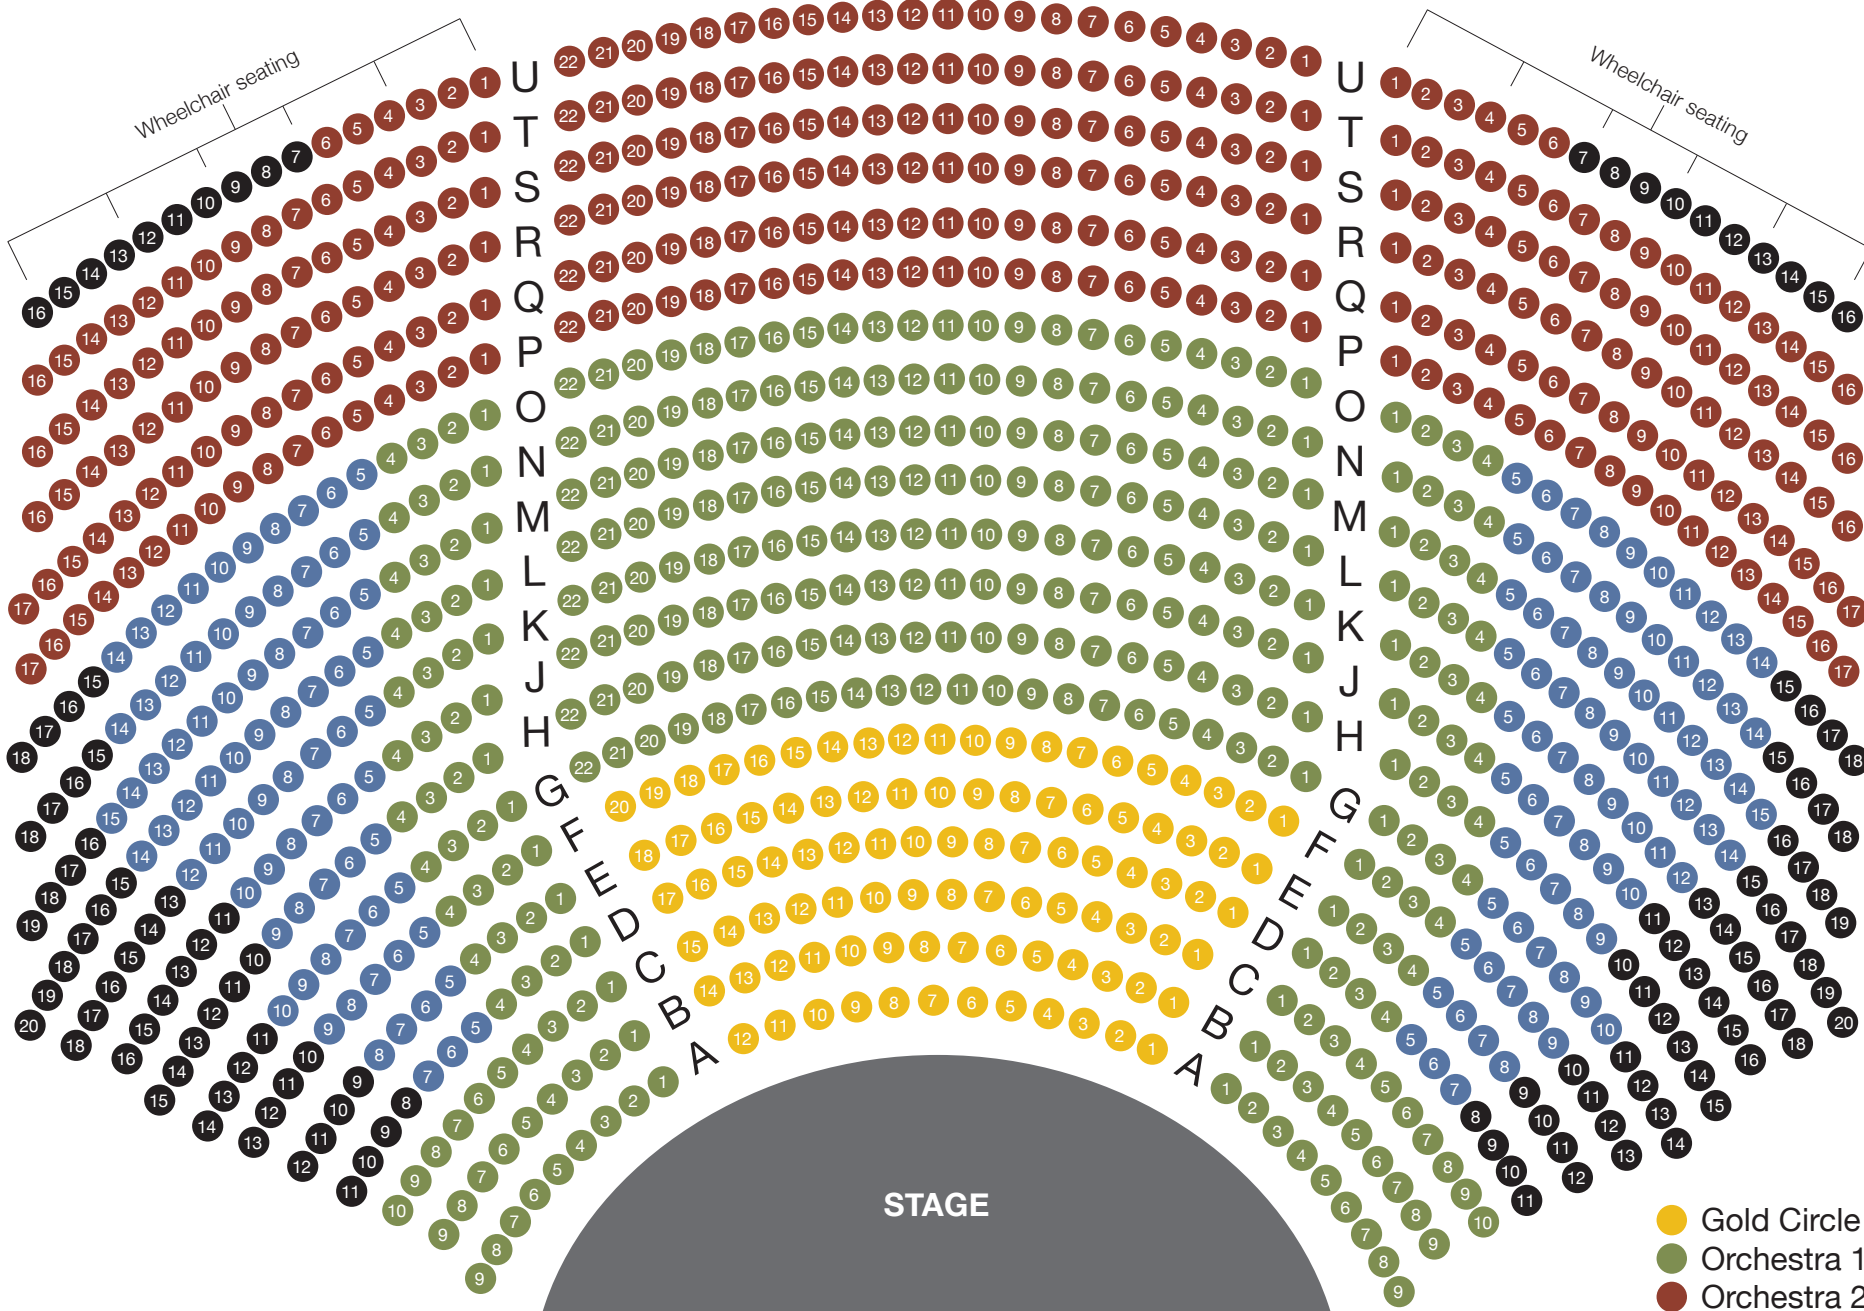

Right

Center

Left

STAGE

MARY RIPPON OUTDOOR THEATRE

- Gold Circle
- Orchestra 1
- Orchestra 2
- Orchestra 3
- Orchestra 4